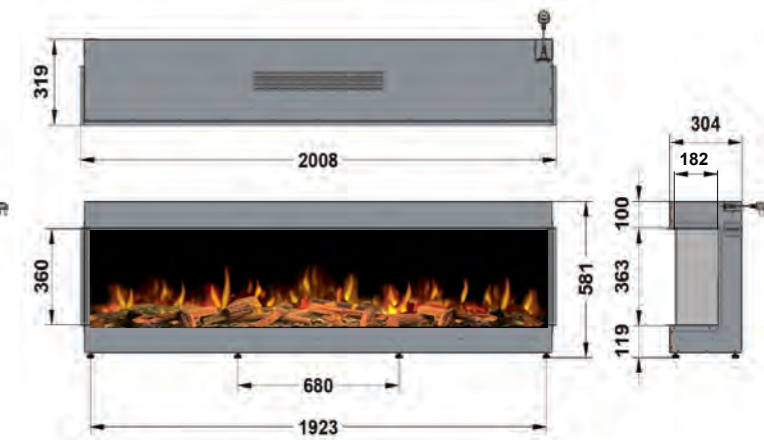

REMOTE HANDSET

With your infrared remote, control your fire settings from the comfort of your sofa.

WARRANTY

2 year warranty for added assurance.

ilektro dimensions

2000 - FRONT

2000 - BAY

2000 - LEFT
CORNER

2000 - RIGHT
CORNER