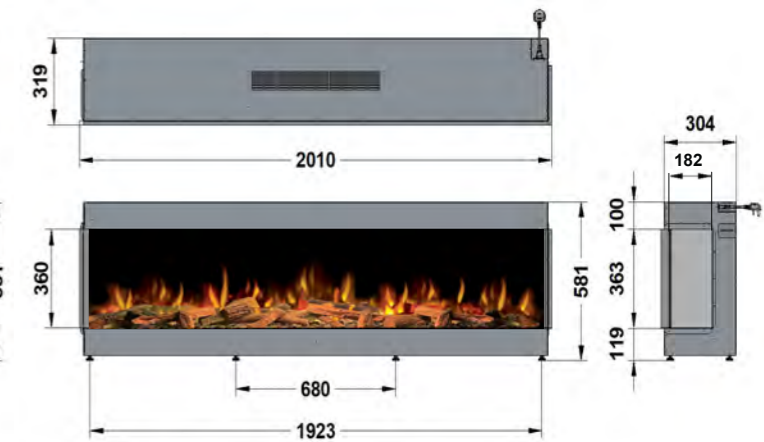

REMOTE HANDSET

With your infrared remote, control your fire settings from the comfort of your sofa.

WARRANTY

2 year warranty for added assurance.

ilektro dimensions

2000 - FRONT

2000 - BAY

2000 - LEFT
CORNER

2000 - RIGHT
CORNER