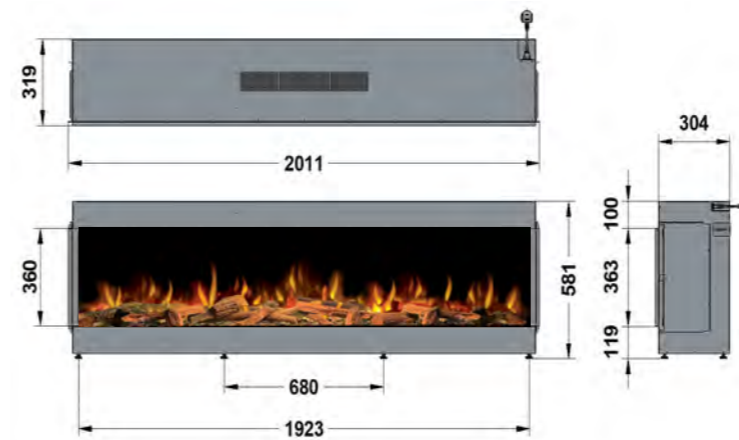

REMOTE HANDSET

With your infrared remote, control your fire settings from the comfort of your sofa.

WARRANTY

2 year warranty for added assurance.

ilektro dimensions

2000 - FRONT

2000 - BAY

2000 - LEFT
CORNER

2000 - RIGHT
CORNER