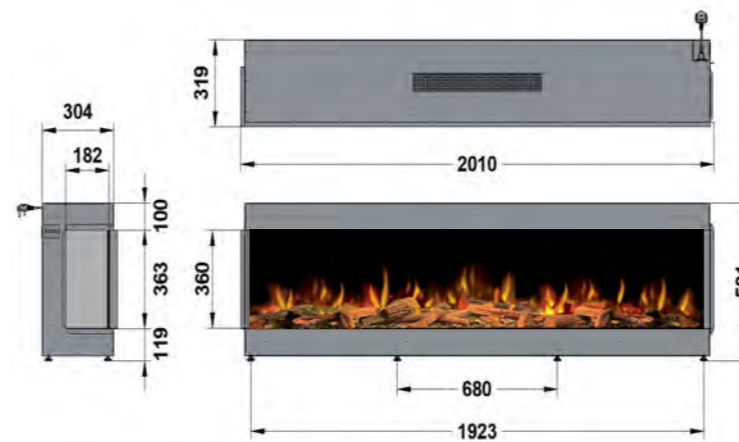

REMOTE HANDSET

With your infrared remote, control your fire settings from the comfort of your sofa.

WARRANTY

2 year warranty for added assurance.

ilektro dimensions

2000 - FRONT

2000 - BAY

2000 - LEFT
CORNER

2000 - RIGHT
CORNER